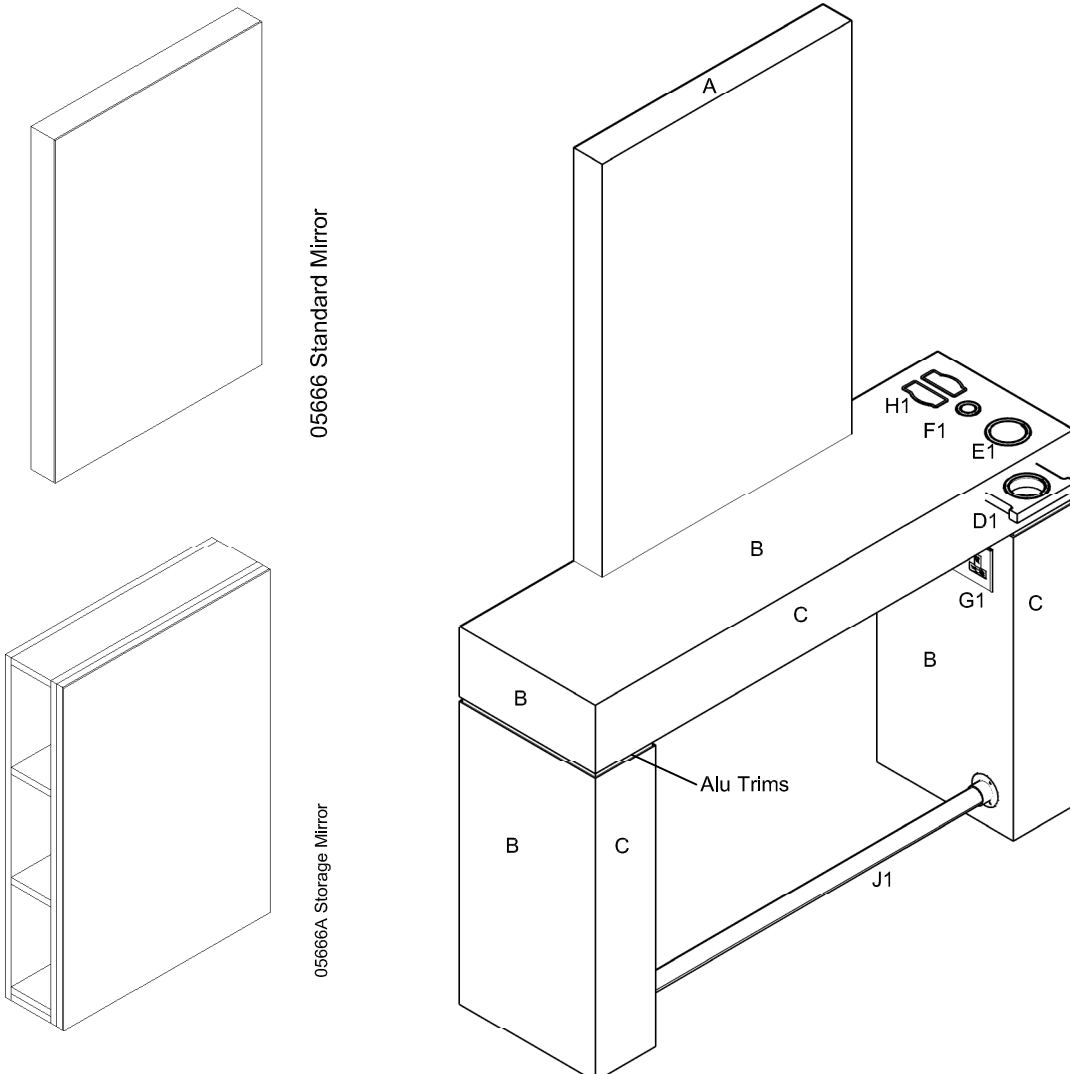

Product Codes:

- 05666 - Oasis Styling Unit with Standard Mirror
- 05666A - Oasis Styling Unit with Storage Mirror

Standard Equipment:

- Square mirror
- Chrome trims on multiple units

Optional Equipment:

- Electric sockets
- Chrome holster
- Pop out holster
- Polycarbonate Straightner Holster
- Footrest

Laminate Finish Options:

A = Laminate
 B = Laminate
 C = Laminate
 Choice of REM laminates

05666 - Oasis Modular Wall Standard Mirror
 05666A - Oasis Modular Wall Storage Mirror

Optional extras must be clearly detailed at time of order:
 D1 - Integral Holster RHS (05668)
 or
 E1 - Large Holster RHS (05823)
 F1 - Small Holster RHS (05812)
 H1 - Polycarbonate Straightener Holster (05811)

G1 - Leg Socket Chrome (05852)
 J1 - Footrest (05664)

NOTE: storage mirrors will be white if styling units are Alu Brosse / Reed / Antique Rose