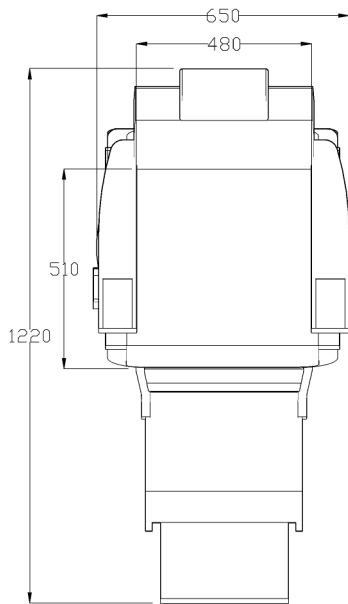

**Features:**

- Unique retro look
- Chrome circular base as standard
- Choice of REM upholstery colours
- Towel rail and strop hook

**Fabric Finish Options:**

A = Fabric  
B = Fabric (piping)

**Chair Options:**  
03955 Embroidery  
(embroidery to the leg rest or back rest only)