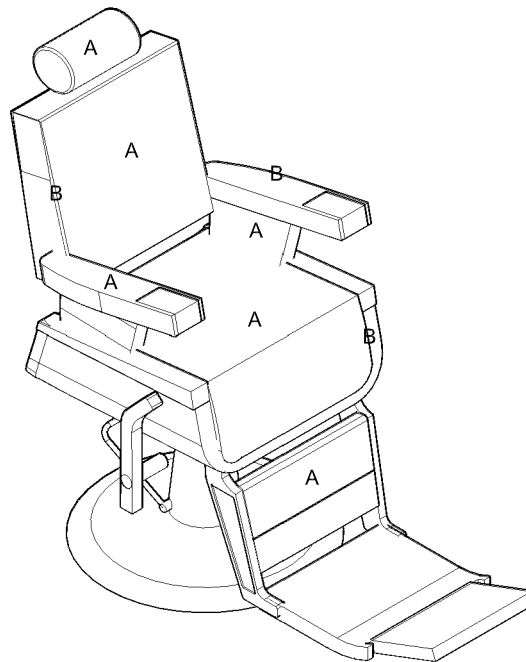

**Product Codes:**

- 04301 - Emperor Classic Barber Chair (black)
- 04307 - Emperor Select Barber Chair (colour)

**Standard Equipment:**

- Chrome plated circular base, footrest
- Adjustable headrest
- Reversible footrest
- Fully reclining

**Optional Equipment:**

- Logo embroidery (Emperor select barber chair only)

**Main Construction:**

- Chrome steel outer frame, wood seat boards with foam interior

**Finish:**

- Any fabric from the REM range. All REM fabrics are fire retardant to Crib 5.

**Features:**

- Unique retro look
- Chrome circular base as standard
- Choice of REM upholstery colours
- Towel rail and strop hook

**Fabric Finish Options:**

A = Fabric  
B = Fabric (piping)

**Chair Options:**  
03955 Embroidery  
(embroidery to the leg rest or back rest only)